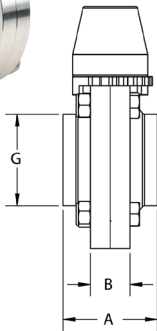

B5107-Series - Butterfly Valves

Clamp End with Trigger Handle - [C]

Size	Dimensions					316L Stainless Steel with Silicone Seats Part #	316L Stainless Steel with FKM Seats Part #	316L Stainless Steel with EPDM Seats Part #
	A (in)	B (in)	C (in)	D (in)	E (in)			
1/2"	3.50	.90	3.10	2.60	5.90	B5107S050CC-C	B5107V050CC-C	B5107E050CC-C
3/4"	3.50	.90	3.10	2.60	5.90	B5107S075CC-C	B5107V075CC-C	B5107E075CC-C
1"	3.50	.90	3.10	2.60	5.90	B5107S100CC-C	B5107V100CC-C	B5107E100CC-C
1-1/2"	3.50	.90	3.10	2.60	5.90	B5107S150CC-C	B5107V150CC-C	B5107E150CC-C
2"	3.80	.90	3.90	3.00	5.90	B5107S200CC-C	B5107V200CC-C	B5107E200CC-C
2-1/2"	3.80	.90	4.60	3.40	5.90	B5107S250CC-C	B5107V250CC-C	B5107E250CC-C
3"	4.10	1.20	5.20	3.50	5.90	B5107S300CC-C	B5107V300CC-C	B5107E300CC-C
4"	4.80	1.20	6.70	4.30	5.90	B5107S400CC-C	B5107V400CC-C	B5107E400CC-C

Weld End with Trigger Handle - [C]

Size	316L Stainless Steel with Silicone Seats Part #	316L Stainless Steel with FKM Seats Part #	316L Stainless Steel with EPDM Seats Part #
1/2"	B5107S050BB-C	B5107V050BB-C	B5107E050BB-C
3/4"	B5107S075BB-C	B5107V075BB-C	B5107E075BB-C
1"	B5107S100BB-C	B5107V100BB-C	B5107E100BB-C
1-1/2"	B5107S150BB-C	B5107V150BB-C	B5107E150BB-C
2"	B5107S200BB-C	B5107V200BB-C	B5107E200BB-C
2-1/2"	B5107S250BB-C	B5107V250BB-C	B5107E250BB-C
3"	B5107S300BB-C	B5107V300BB-C	B5107E300BB-C
4"	B5107S400BB-C	B5107V400BB-C	B5107E400BB-C

Size	Dimensions						
	A (in)	B (in)	C (in)	D (in)	E (in)	F (in)	G (in)
1/2"	1.87	0.90	3.10	2.60	5.90	0.37	0.50
3/4"	1.87	0.90	3.10	2.60	5.90	0.62	0.75
1"	1.87	0.90	3.10	2.60	5.90	0.87	1.00
1-1/2"	1.87	0.90	3.10	2.60	5.90	1.37	1.50
2"	2.06	0.90	3.90	3.00	5.90	1.87	2.00
2-1/2"	2.12	0.90	4.60	3.40	5.90	2.37	2.50
3"	2.50	1.20	5.20	3.50	5.90	2.87	3.00
4"	3.18	1.20	6.70	4.30	5.90	3.83	4.00