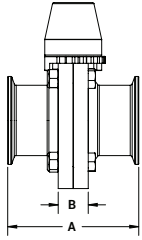

B5107-Series - Butterfly Valves

Clamp End with Trigger Handle - [C]

Size	Dimensions					316L Stainless Steel with Silicone Seats Part #	316L Stainless Steel with FKM Seats Part #	316L Stainless Steel with EPDM Seats Part #
	A (in)	B (in)	C (in)	D (in)	E (in)			
1/2"	3.50	.90	3.10	2.60	5.90	B5107S050CC-C	B5107V050CC-C	B5107E050CC-C
3/4"	3.50	.90	3.10	2.60	5.90	B5107S075CC-C	B5107V075CC-C	B5107E075CC-C
1"	3.50	.90	3.10	2.60	5.90	B5107S100CC-C	B5107V100CC-C	B5107E100CC-C
1-1/2"	3.50	.90	3.10	2.60	5.90	B5107S150CC-C	B5107V150CC-C	B5107E150CC-C
2"	3.80	.90	3.90	3.00	5.90	B5107S200CC-C	B5107V200CC-C	B5107E200CC-C
2-1/2"	3.80	.90	4.60	3.40	5.90	B5107S250CC-C	B5107V250CC-C	B5107E250CC-C
3"	4.10	1.20	5.20	3.50	5.90	B5107S300CC-C	B5107V300CC-C	B5107E300CC-C
4"	4.80	1.20	6.70	4.30	5.90	B5107S400CC-C	B5107V400CC-C	B5107E400CC-C

Weld End with Trigger Handle - [C]

Size	316L Stainless Steel with Silicone Seats Part #	316L Stainless Steel with FKM Seats Part #	316L Stainless Steel with EPDM Seats Part #
1/2"	B5107S050BB-C	B5107V050BB-C	B5107E050BB-C
3/4"	B5107S075BB-C	B5107V075BB-C	B5107E075BB-C
1"	B5107S100BB-C	B5107V100BB-C	B5107E100BB-C
1-1/2"	B5107S150BB-C	B5107V150BB-C	B5107E150BB-C
2"	B5107S200BB-C	B5107V200BB-C	B5107E200BB-C
2-1/2"	B5107S250BB-C	B5107V250BB-C	B5107E250BB-C
3"	B5107S300BB-C	B5107V300BB-C	B5107E300BB-C
4"	B5107S400BB-C	B5107V400BB-C	B5107E400BB-C

Size	Dimensions						
	A (in)	B (in)	C (in)	D (in)	E (in)	F (in)	G (in)
1/2"	1.87	0.90	3.10	2.60	5.90	0.37	0.50
3/4"	1.87	0.90	3.10	2.60	5.90	0.62	0.75
1"	1.87	0.90	3.10	2.60	5.90	0.87	1.00
1-1/2"	1.87	0.90	3.10	2.60	5.90	1.37	1.50
2"	2.06	0.90	3.90	3.00	5.90	1.87	2.00
2-1/2"	2.12	0.90	4.60	3.40	5.90	2.37	2.50
3"	2.50	1.20	5.20	3.50	5.90	2.87	3.00
4"	3.18	1.20	6.70	4.30	5.90	3.83	4.00