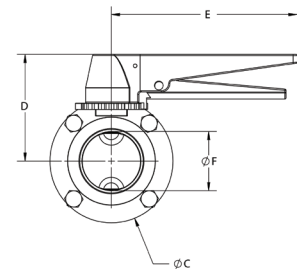

Repair Kits for B5107-Series Butterfly Valves

Features

- Repair kit contains:
  - (1) seat
  - (2) bushings
- For B5107 series valves, also compatible with B5101 series valves