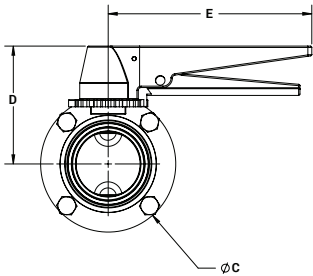

B5107-Series - Butterfly Valves

Clamp End with Trigger Handle - [C]

Size	Dimensions					316L Stainless Steel with Silicone Seats Part #	316L Stainless Steel with FKM Seats Part #	316L Stainless Steel with EPDM Seats Part #
	A (in)	B (in)	C (in)	D (in)	E (in)			
1/2"	3.50	.90	3.10	2.60	5.90	B5107S050CC-C	B5107V050CC-C	B5107E050CC-C
3/4"	3.50	.90	3.10	2.60	5.90	B5107S075CC-C	B5107V075CC-C	B5107E075CC-C
1"	3.50	.90	3.10	2.60	5.90	B5107S100CC-C	B5107V100CC-C	B5107E100CC-C
1-1/2"	3.50	.90	3.10	2.60	5.90	B5107S150CC-C	B5107V150CC-C	B5107E150CC-C
2"	3.80	.90	3.90	3.00	5.90	B5107S200CC-C	B5107V200CC-C	B5107E200CC-C
2-1/2"	3.80	.90	4.60	3.40	5.90	B5107S250CC-C	B5107V250CC-C	B5107E250CC-C
3"	4.10	1.20	5.20	3.50	5.90	B5107S300CC-C	B5107V300CC-C	B5107E300CC-C
4"	4.80	1.20	6.70	4.30	5.90	B5107S400CC-C	B5107V400CC-C	B5107E400CC-C

Weld End with Trigger Handle - [C]

Size	316L Stainless Steel with Silicone Seats Part #	316L Stainless Steel with FKM Seats Part #	316L Stainless Steel with EPDM Seats Part #
1/2"	B5107S050BB-C	B5107V050BB-C	B5107E050BB-C
3/4"	B5107S075BB-C	B5107V075BB-C	B5107E075BB-C
1"	B5107S100BB-C	B5107V100BB-C	B5107E100BB-C
1-1/2"	B5107S150BB-C	B5107V150BB-C	B5107E150BB-C
2"	B5107S200BB-C	B5107V200BB-C	B5107E200BB-C
2-1/2"	B5107S250BB-C	B5107V250BB-C	B5107E250BB-C
3"	B5107S300BB-C	B5107V300BB-C	B5107E300BB-C
4"	B5107S400BB-C	B5107V400BB-C	B5107E400BB-C

Size	Dimensions						
	A (in)	B (in)	C (in)	D (in)	E (in)	F (in)	G (in)
1/2"	1.87	0.90	3.10	2.60	5.90	0.37	0.50
3/4"	1.87	0.90	3.10	2.60	5.90	0.62	0.75
1"	1.87	0.90	3.10	2.60	5.90	0.87	1.00
1-1/2"	1.87	0.90	3.10	2.60	5.90	1.37	1.50
2"	2.06	0.90	3.90	3.00	5.90	1.87	2.00
2-1/2"	2.12	0.90	4.60	3.40	5.90	2.37	2.50
3"	2.50	1.20	5.20	3.50	5.90	2.87	3.00
4"	3.18	1.20	6.70	4.30	5.90	3.83	4.00