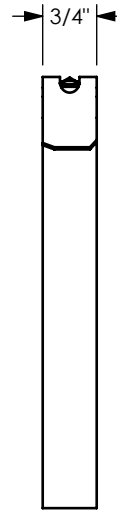

USES A STANDARD  
7/16" WRENCH

|           |        |        |
|-----------|--------|--------|
| STBC1688L | 16.43" | 17.00" |
| STBC1665L | 16.20" | 16.77" |
| STBC1520L | 14.75" | 15.32" |
| STBC1488L | 14.43" | 15.00" |
| STBC1465L | 14.20" | 14.77" |
| STBC1320L | 12.75" | 13.32" |
| STBC1288L | 12.43" | 13.00" |
| STBC1265L | 12.20" | 12.77" |
| STBC1117L | 10.72" | 11.29" |
| STBC1107L | 10.62" | 11.19" |
| STBC1088L | 10.43" | 11.00" |
| STBC1070L | 10.25" | 10.82" |
| STBC907L  | 8.62"  | 9.19"  |
| STBC888L  | 8.43"  | 9.00"  |
| STBC875L  | 8.30"  | 8.87"  |
| STBC850L  | 8.05"  | 8.62"  |
| STBC707L  | 6.62"  | 7.19"  |
| STBC700L  | 6.55"  | 7.12"  |
| STBC698L  | 6.53"  | 7.10"  |
| STBC675L  | 6.30"  | 6.87"  |
| STBC650L  | 6.05"  | 6.62"  |
| STBC632L  | 5.87"  | 6.44"  |
| STBC600L  | 5.55"  | 6.12"  |
| STBC582L  | 5.37"  | 5.94"  |
| STBC550L  | 5.05"  | 5.62"  |
| STBC532L  | 4.87"  | 5.44"  |
| STBC500L  | 4.55"  | 5.12"  |
| STBC482L  | 4.37"  | 4.94"  |
| STBC450L  | 4.05"  | 4.62"  |
| STBC432L  | 3.87"  | 4.44"  |
| STBC420L  | 3.75"  | 4.32"  |
| STBC400L  | 3.55"  | 4.12"  |
| STBC382L  | 3.37"  | 3.94"  |
| STBC350L  | 3.05"  | 3.62"  |
| STBC325L  | 2.80"  | 3.37"  |

DO NOT SCALE THIS DRAWING

**DIXON**  **U.S.A.**

THE RIGHT CONNECTION™

TITLE: LONG T-BOLT CLAMPS

MATERIAL: 300 SERIES STAINLESS STEEL

PART NUMBER: **STBCXXXL**