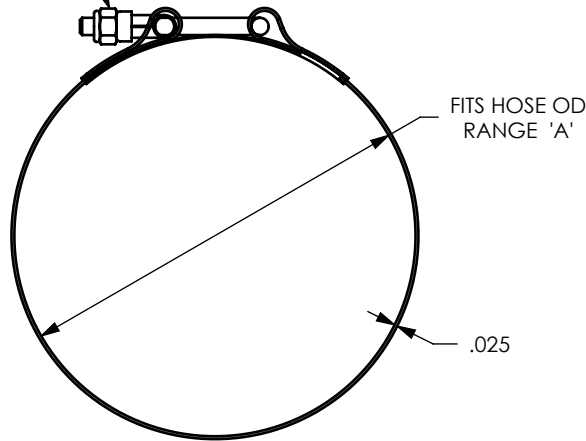

USES A STANDARD  
7/16" WRENCH

|           |        |        |
|-----------|--------|--------|
| STBC1688L | 16.43" | 17.00" |
| STBC1665L | 16.20" | 16.77" |
| STBC1520L | 14.75" | 15.32" |
| STBC1488L | 14.43" | 15.00" |
| STBC1465L | 14.20" | 14.77" |
| STBC1320L | 12.75" | 13.32" |
| STBC1288L | 12.43" | 13.00" |
| STBC1265L | 12.20" | 12.77" |
| STBC1117L | 10.72" | 11.29" |
| STBC1107L | 10.62" | 11.19" |
| STBC1088L | 10.43" | 11.00" |
| STBC1070L | 10.25" | 10.82" |
| STBC907L  | 8.62"  | 9.19"  |
| STBC888L  | 8.43"  | 9.00"  |
| STBC875L  | 8.30"  | 8.87"  |
| STBC850L  | 8.05"  | 8.62"  |
| STBC707L  | 6.62"  | 7.19"  |
| STBC700L  | 6.55"  | 7.12"  |
| STBC698L  | 6.53"  | 7.10"  |
| STBC675L  | 6.30"  | 6.87"  |
| STBC650L  | 6.05"  | 6.62"  |
| STBC632L  | 5.87"  | 6.44"  |
| STBC600L  | 5.55"  | 6.12"  |
| STBC582L  | 5.37"  | 5.94"  |
| STBC550L  | 5.05"  | 5.62"  |
| STBC532L  | 4.87"  | 5.44"  |
| STBC500L  | 4.55"  | 5.12"  |
| STBC482L  | 4.37"  | 4.94"  |
| STBC450L  | 4.05"  | 4.62"  |
| STBC432L  | 3.87"  | 4.44"  |
| STBC420L  | 3.75"  | 4.32"  |
| STBC400L  | 3.55"  | 4.12"  |
| STBC382L  | 3.37"  | 3.94"  |
| STBC350L  | 3.05"  | 3.62"  |
| STBC325L  | 2.80"  | 3.37"  |

DO NOT SCALE THIS DRAWING

**DIXON**  **U.S.A.**

THE RIGHT CONNECTION™

TITLE: LONG T-BOLT CLAMPS

MATERIAL: 300 SERIES STAINLESS STEEL

PART NUMBER: **STBCXXXL**